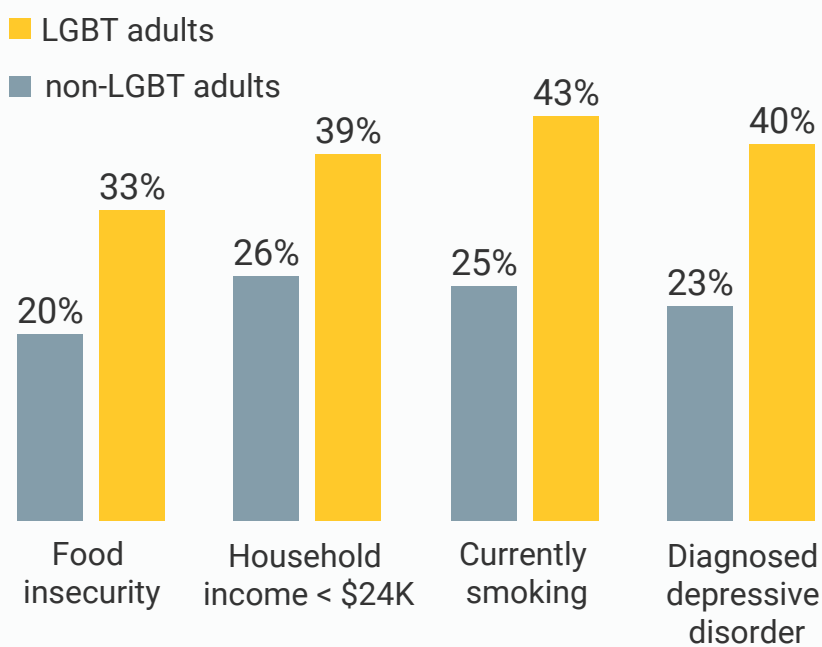

WEST VIRGINIA

The impact of stigma and discrimination against LGBT people

The state is home to **57,800** LGBT adults

LGBT Age Distribution

64% of West Virginia residents favor policies that protect LGBT people from discrimination.

of LGBT students in West Virginia surveyed said they had experienced verbal harassment based on their sexual orientation at school.

2017 GLSEN National School Climate Survey

Discrimination creates hardships for LGBT adults in the state.

Reducing the disparity in depression by 25% would benefit West Virginia's economy by **\$23 million** ANNUALLY

West Virginia's **10,300** LGBT youth also experience negative outcomes.

Bullying at school