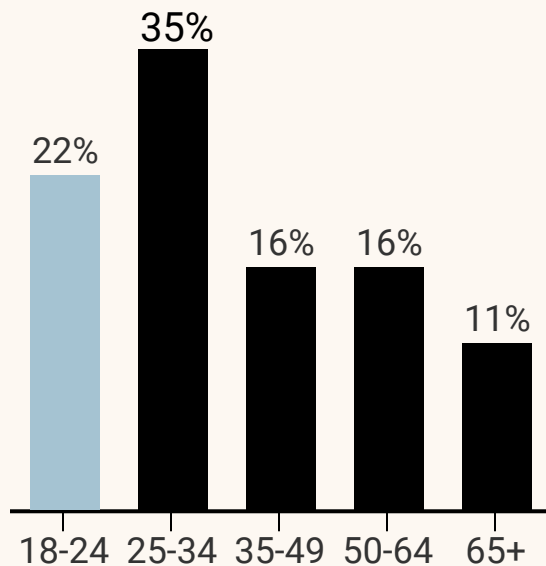

WEST VIRGINIA

The impact of stigma and discrimination against LGBT people

The state is home to **57,800** LGBT adults

LGBT Age Distribution

64% of West Virginia residents favor policies that protect LGBT people from discrimination.

of LGBT students in West Virginia surveyed said they had experienced verbal harassment based on their sexual orientation at school.

2017 GLSEN National School Climate Survey

Discrimination creates hardships for LGBT adults in the state.