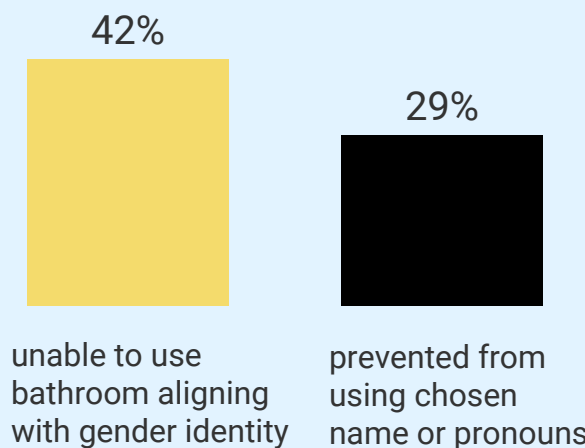

Experiences of transgender youth at school