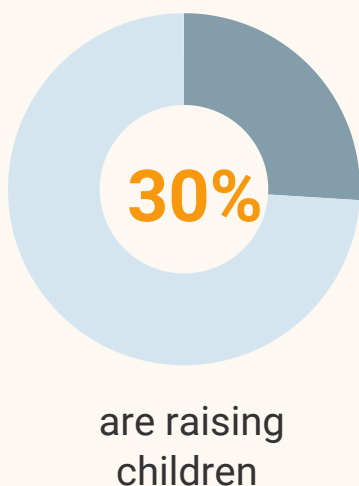

WEST VIRGINIA

The impact of stigma and discrimination against LGBT people

The state is home to **57,800** LGBT adults

LGBT Age Distribution

64% of West Virginia residents favor policies that protect LGBT people from discrimination.

of LGBT students in West Virginia surveyed said they had experienced verbal harassment based on their sexual orientation at school.

2017 GLSEN National School Climate Survey

Discrimination creates hardships for LGBT adults in the state.