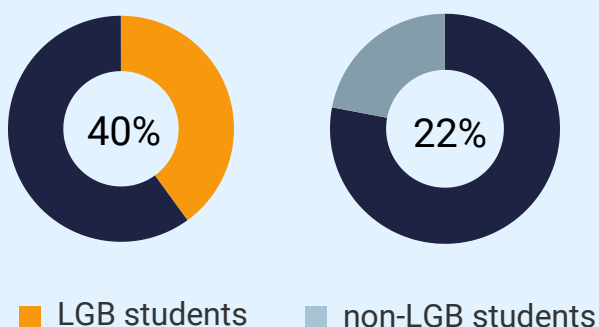

WEST VIRGINIA

The impact of stigma and discrimination against LGBT people

The state is home to **57,800** LGBT adults

LGBT Age Distribution

64% of West Virginia residents favor policies that protect LGBT people from discrimination.

of LGBT students in West Virginia surveyed said they had experienced verbal harassment based on their sexual orientation at school.

2017 GLSEN National School Climate Survey

Discrimination creates hardships for LGBT adults in the state.

Reducing the disparity in depression by 25% would benefit West Virginia's economy by **\$23 million** ANNUALLY

West Virginia's **10,300** LGBT youth also experience negative outcomes.

Bullying at school