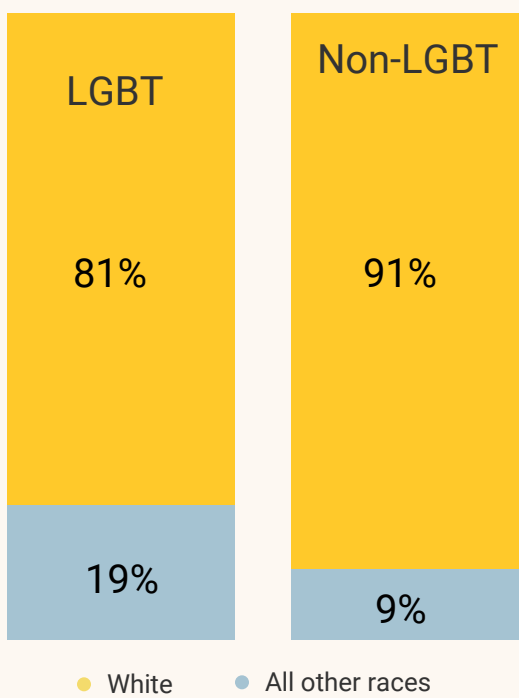

WEST VIRGINIA

The impact of stigma and discrimination against LGBT people

The state is home to **57,800** LGBT adults

LGBT Age Distribution

64% of West Virginia residents favor policies that protect LGBT people from discrimination.

of LGBT students in West Virginia surveyed said they had experienced verbal harassment based on their sexual orientation at school.

2017 GLSEN National School Climate Survey

Discrimination creates hardships for LGBT adults in the state.