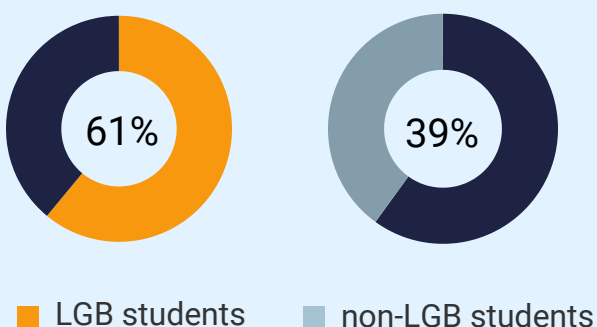

Sexual harassment at the University of Virginia