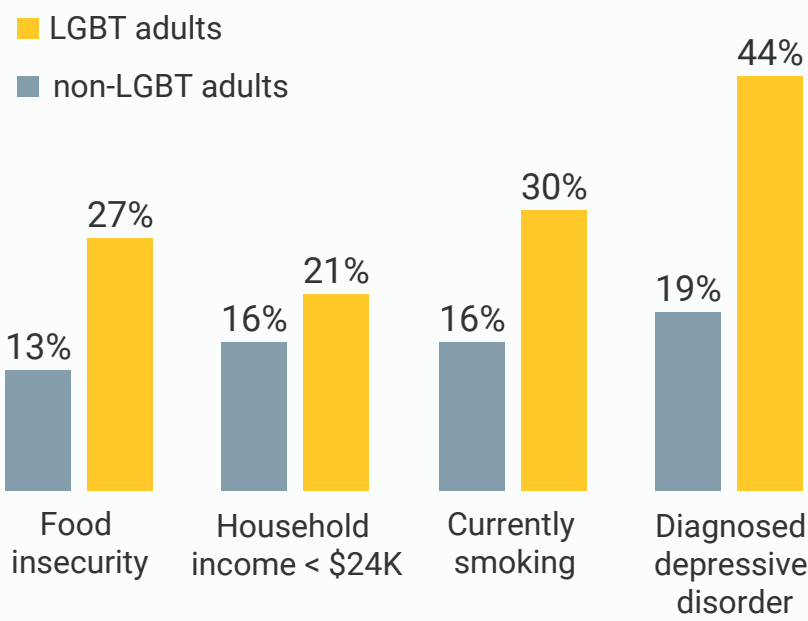

Discrimination creates hardships for LGBT adults in the state.

Reducing the disparity in depression by 25% would benefit Virginia's economy by

$103 million
ANNUALLY

Virginia's **50,400** LGBT youth also experience negative outcomes.