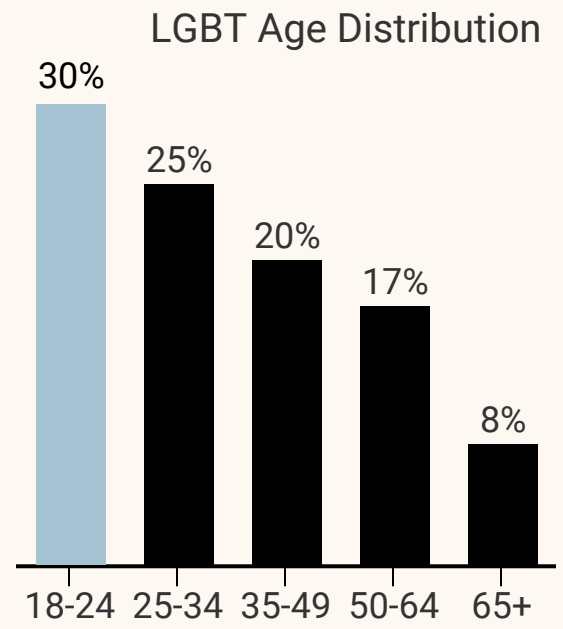

# VIRGINIA

## The impact of stigma and discrimination against LGBT people

The state is home to **257,000** LGBT adults

**81%** of Virginia residents think that LGBT people experience discrimination in the state.

of LGBT Virginia students surveyed said they had experienced verbal harassment based on their sexual orientation at school.