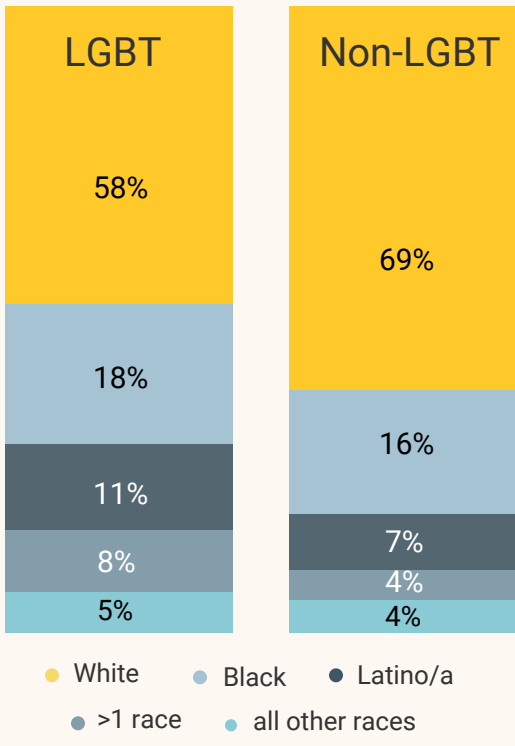

# VIRGINIA

## The impact of stigma and discrimination against LGBT people

The state is home to **257,000** LGBT adults

**81%** of Virginia residents think that LGBT people experience discrimination in the state.

of LGBT Virginia students surveyed said they had experienced verbal harassment based on their sexual orientation at school.