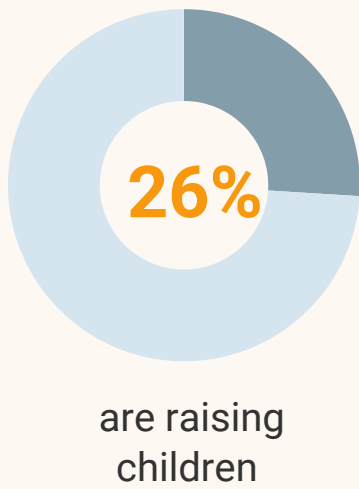

# VIRGINIA

## The impact of stigma and discrimination against LGBT people

The state is home to **257,000** LGBT adults

**81%** of Virginia residents think that LGBT people experience discrimination in the state.

of LGBT Virginia students surveyed said they had experienced verbal harassment based on their sexual orientation at school.