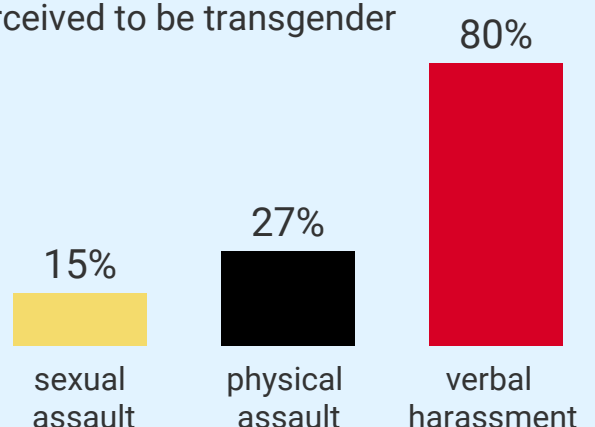

Experiences of K-12 students perceived to be transgender

2017 Campus Climate Survey

2015 US Transgender Survey