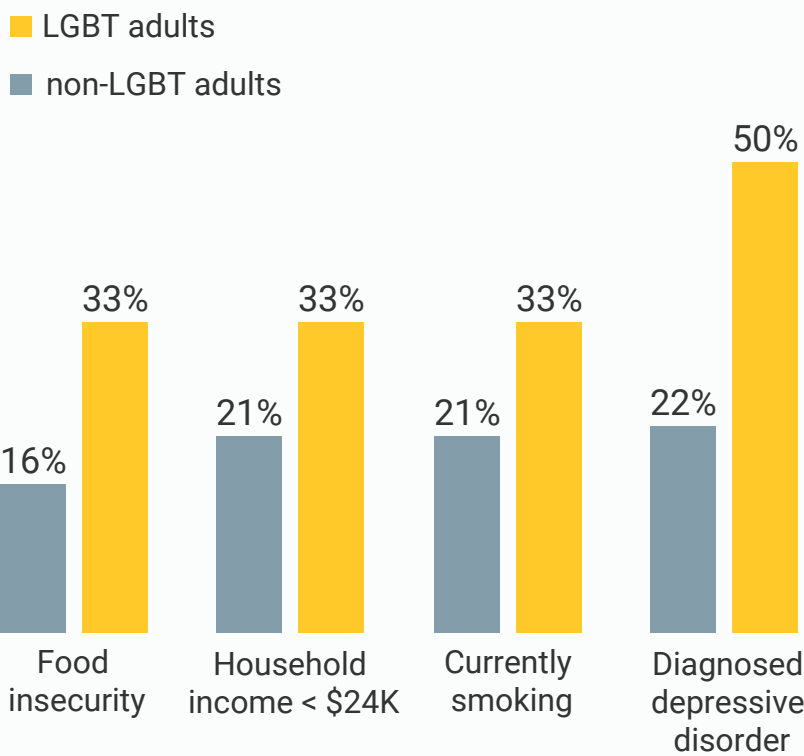

OHIO

The impact of stigma and discrimination against LGBT people

The state is home to **389,000** LGBT adults

LGBT Age Distribution

Nearly 80% of Ohio residents think that LGBT people experience discrimination in the state.

of LGBT Ohio students surveyed said they had experienced verbal harassment based on their sexual orientation at school.

2017 GLSEN National School Climate Survey

Discrimination creates hardships for LGBT adults in the state.

Reducing the disparity in depression by 25% would benefit Ohio's economy by

\$156 million
ANNUALLY

Ohio's **72,000** LGBT youth also experience negative outcomes.

Suicide ideation

Bullied at school

■ LGB youth in Cleveland ■ non-LGB youth in Cleveland