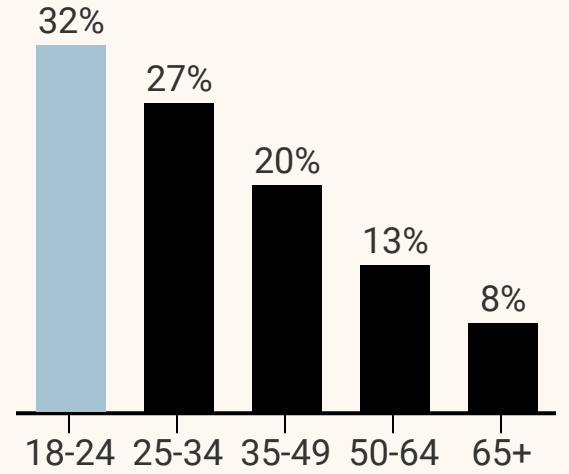

OHIO

The impact of stigma and discrimination against LGBT people

The state is home to **389,000** LGBT adults

LGBT Age Distribution

Nearly 80% of Ohio residents think that LGBT people experience discrimination in the state.

of LGBT Ohio students surveyed said they had experienced verbal harassment based on their sexual orientation at school.

2017 GLSEN National School Climate Survey

Discrimination creates hardships for LGBT adults in the state.