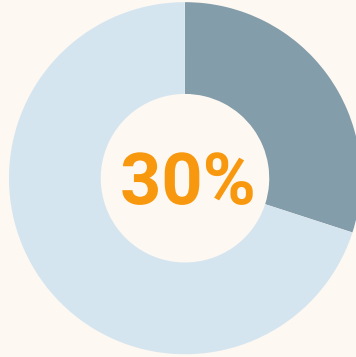

OHIO

The impact of stigma and discrimination against LGBT people

The state is home to **389,000** LGBT adults

LGBT Age Distribution

Nearly 80% of Ohio residents think that LGBT people experience discrimination in the state.

of LGBT Ohio students surveyed said they had experienced verbal harassment based on their sexual orientation at school.

2017 GLSEN National School Climate Survey

Discrimination creates hardships for LGBT adults in the state.