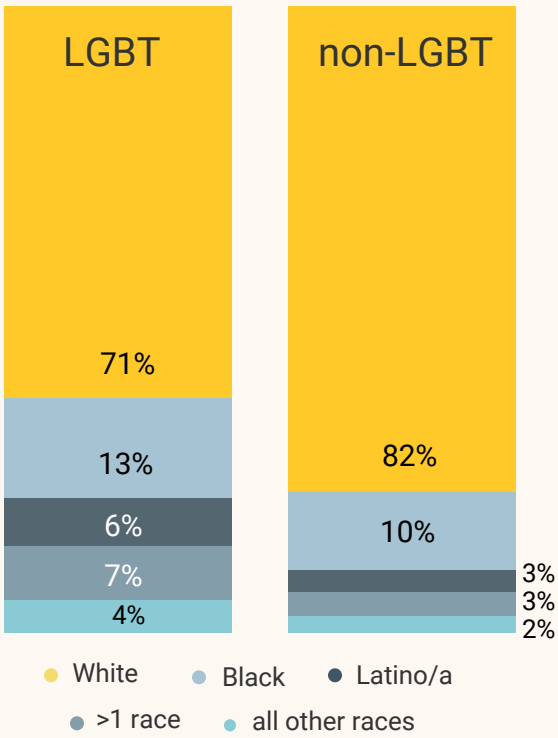

OHIO

The impact of stigma and discrimination against LGBT people

The state is home to **389,000** LGBT adults

LGBT Age Distribution

Nearly 80% of Ohio residents think that LGBT people experience discrimination in the state.

of LGBT Ohio students surveyed said they had experienced verbal harassment based on their sexual orientation at school.

2017 GLSEN National School Climate Survey

Discrimination creates hardships for LGBT adults in the state.