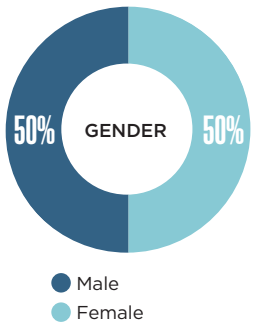

NORTH DAKOTA

LGBT SNAPSHOT

2.7%

LGBT Percentage of Population

Male 50% Female 50%

Gender Ratio

10%

Percentage with Children

CHARACTERISTICS OF LGBT PEOPLE ► NORTH DAKOTA

RACE/ETHNICITY

AGE DISTRIBUTION

SOCIOECONOMIC INDICATORS ► NORTH DAKOTA

EDUCATION

NORTH DAKOTA

LGBT SNAPSHOT

2.7%