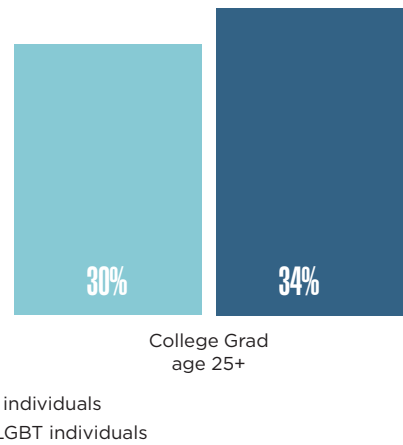

NORTH DAKOTA

LGBT SNAPSHOT

2.7%

LGBT Percentage of Population

Male 50% Female 50%

Gender Ratio

10%

Percentage with Children

CHARACTERISTICS OF LGBT PEOPLE ► NORTH DAKOTA

RACE/ETHNICITY

AGE DISTRIBUTION

SOCIOECONOMIC INDICATORS ► NORTH DAKOTA

EDUCATION

NORTH DAKOTA

LGBT SNAPSHOT

2.7%