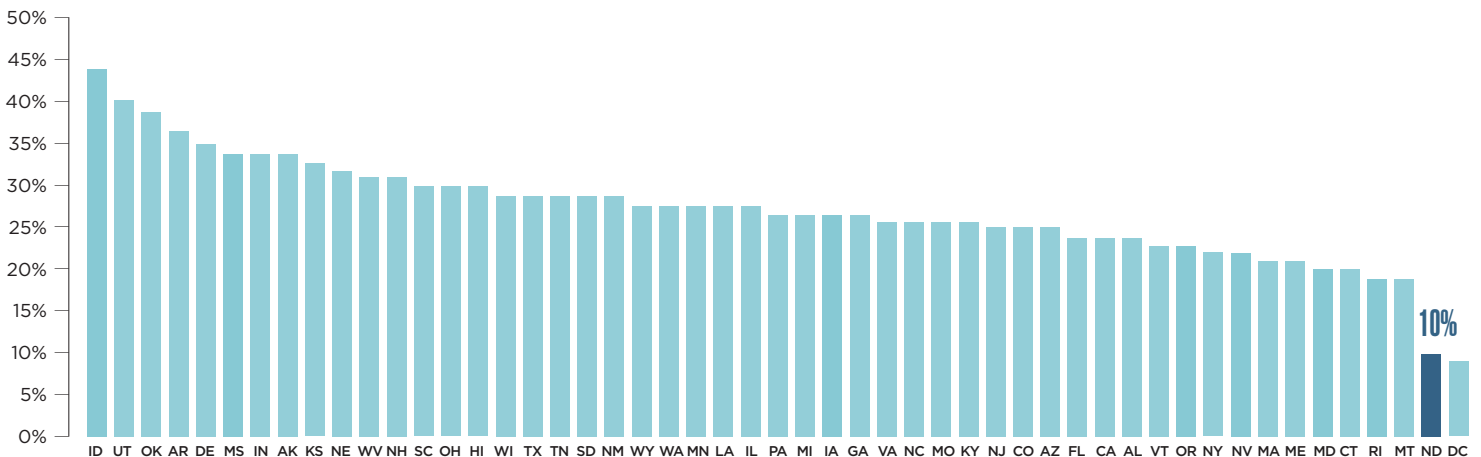

CHARACTERISTICS OF LGBT PEOPLE ► NORTH DAKOTA

RACE/ETHNICITY

AGE DISTRIBUTION

SOCIOECONOMIC INDICATORS ► NORTH DAKOTA

EDUCATION

NORTH DAKOTA

LGBT SNAPSHOT

2.7%

LGBT Percentage of Population

Male 50% Female 50%

Gender Ratio

10%

Percentage with Children

LGBT PEOPLE RANKINGS ► NORTH DAKOTA

RANK	STATE	LGBT PERCENTAGE	PERCENTAGE WHO ARE FOOD INSECURE
1	District of Columbia	9.8%	19%
2	Oregon	5.6%	29%
3	Nevada	5.5%	34%
4	Massachusetts	5.4%	20%
5	California	5.3%	20%
6	Washington	5.2%	25%
7	Vermont	5.2%	27%
8	New York	5.1%	21%
9	Maine	4.9%	18%
10	New Hampshire	4.7%	29%
11	Hawaii	4.6%	37%
12	Florida	4.6%	27%
13	Colorado	4.6%	24%
14	Rhode Island	4.5%	24%
15	New Mexico	4.5%	24%
16	Indiana	4.5%	27%
17	Georgia	4.5%	26%
18	Delaware	4.5%	39%
19	Arizona	4.5%	31%
.....			
51	North Dakota	2.7%	15%

LGBT PERCENTAGE WITH CHILDREN ► NORTH DAKOTA

Analysis of data from Gallup Daily Tracking Survey. See bit.ly/Aboutdata for methodology.