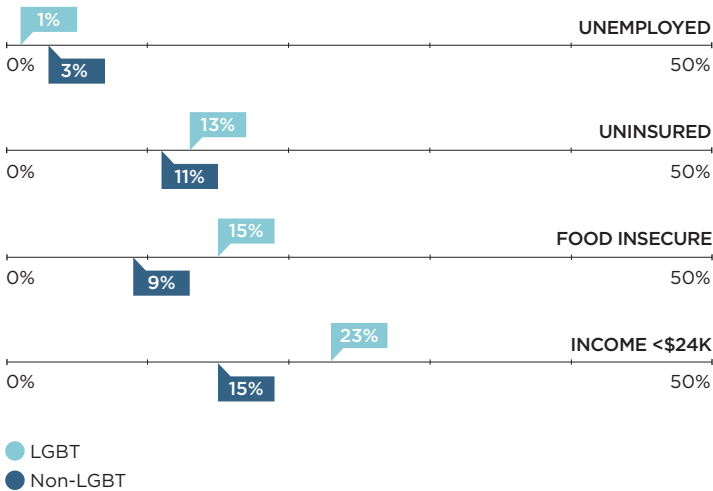

NORTH DAKOTA

LGBT SNAPSHOT

2.7%

LGBT Percentage of Population

Male 50% Female 50%

Gender Ratio

10%

Percentage with Children

CHARACTERISTICS OF LGBT PEOPLE ► NORTH DAKOTA

RACE/ETHNICITY

AGE DISTRIBUTION

SOCIOECONOMIC INDICATORS ► NORTH DAKOTA

EDUCATION

NORTH DAKOTA

LGBT SNAPSHOT

2.7%

LGBT Percentage of Population

Male 50% Female 50%

Gender Ratio

10%

Percentage with Children

LGBT PEOPLE RANKINGS ► NORTH DAKOTA

RANK	STATE	LGBT PERCENTAGE	PERCENTAGE WHO ARE FOOD INSECURE
1	District of Columbia	9.8%	19%
2	Oregon	5.6%	29%
3	Nevada	5.5%	34%
4	Massachusetts	5.4%	20%
5	California	5.3%	20%
6	Washington	5.2%	25%
7	Vermont	5.2%	27%
8	New York	5.1%	21%
9	Maine	4.9%	18%
10	New Hampshire	4.7%	29%
11	Hawaii	4.6%	37%
12	Florida	4.6%	27%
13	Colorado	4.6%	24%
14	Rhode Island	4.5%	24%
15	New Mexico	4.5%	24%
16	Indiana	4.5%	27%
17	Georgia	4.5%	26%
18	Delaware	4.5%	39%
19	Arizona	4.5%	31%
.....			
51	North Dakota	2.7%	15%