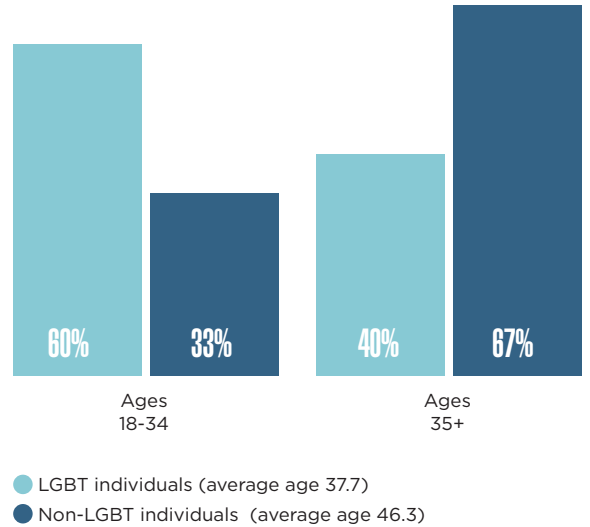

NORTH DAKOTA

LGBT SNAPSHOT

2.7%

LGBT Percentage of Population

Male 50% Female 50%

Gender Ratio

10%

Percentage with Children

CHARACTERISTICS OF LGBT PEOPLE ► NORTH DAKOTA

RACE/ETHNICITY

AGE DISTRIBUTION

SOCIOECONOMIC INDICATORS ► NORTH DAKOTA

EDUCATION

NORTH DAKOTA

LGBT SNAPSHOT

2.7%