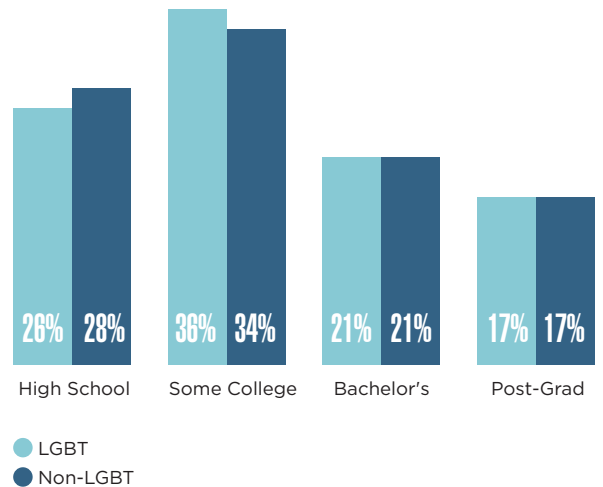

WASHINGTON | Seattle

Seattle-Tacoma-Bellevue

5.2%

LGBT Percentage of Population

Male 42% Female 58%

Gender Ratio

23%

Percentage with Children

CHARACTERISTICS OF LGBT PEOPLE ▶ SEATTLE METRO AREA

RACE/ETHNICITY

AGE DISTRIBUTION

SOCIOECONOMIC INDICATORS ▶ SEATTLE METRO AREA

EDUCATION

Analysis of data from Gallup Daily Tracking Survey. See bit.ly/MSAMethodology for methodology.