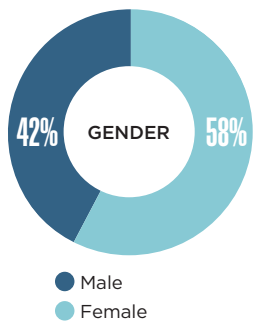

WASHINGTON | Seattle

Seattle-Tacoma-Bellevue

5.2%

LGBT Percentage of Population

Male 42% Female 58%

Gender Ratio

23%

Percentage with Children

CHARACTERISTICS OF LGBT PEOPLE ▶ SEATTLE METRO AREA

RACE/ETHNICITY

AGE DISTRIBUTION

SOCIOECONOMIC INDICATORS ▶ SEATTLE METRO AREA

EDUCATION

Analysis of data from Gallup Daily Tracking Survey. See bit.ly/MSAMethodology for methodology.