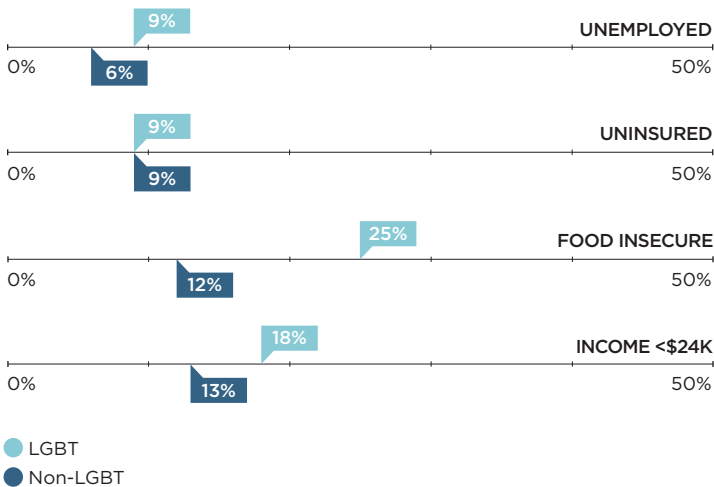

WASHINGTON | Seattle

Seattle-Tacoma-Bellevue

5.2%

LGBT Percentage of Population

Male 42% Female 58%

Gender Ratio

23%

Percentage with Children

CHARACTERISTICS OF LGBT PEOPLE ▶ SEATTLE METRO AREA

RACE/ETHNICITY

AGE DISTRIBUTION

SOCIOECONOMIC INDICATORS ▶ SEATTLE METRO AREA

EDUCATION

Analysis of data from Gallup Daily Tracking Survey. See bit.ly/MSAMethodology for methodology.