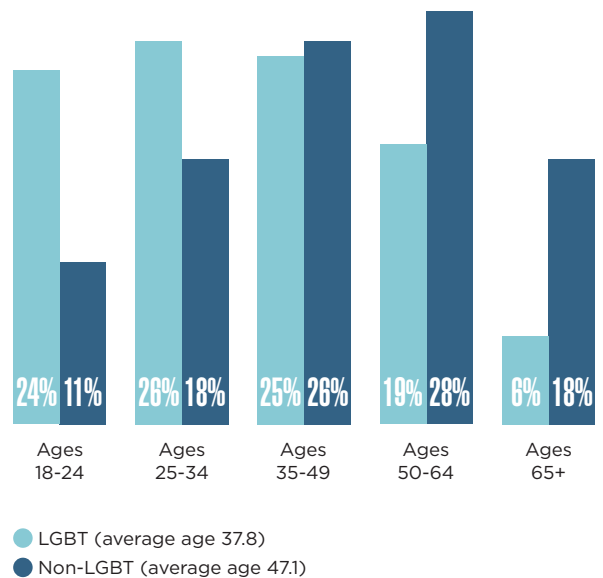

WASHINGTON | Seattle

Seattle-Tacoma-Bellevue

5.2%

LGBT Percentage of Population

Male 42% Female 58%

Gender Ratio

23%

Percentage with Children

CHARACTERISTICS OF LGBT PEOPLE ▶ SEATTLE METRO AREA

RACE/ETHNICITY

AGE DISTRIBUTION

SOCIOECONOMIC INDICATORS ▶ SEATTLE METRO AREA

EDUCATION

Analysis of data from Gallup Daily Tracking Survey. See bit.ly/MSAMethodology for methodology.