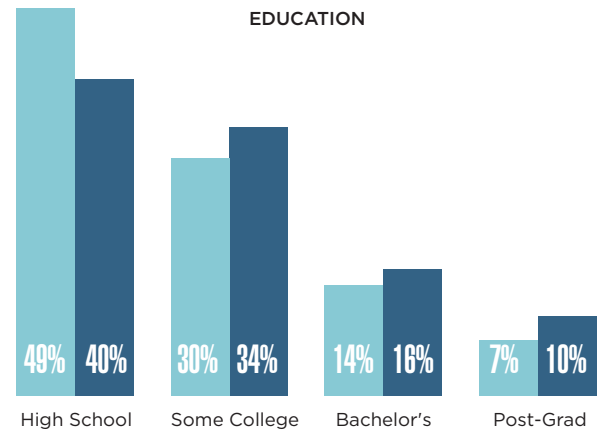

CHARACTERISTICS OF LGBT PEOPLE ► TULSA METRO AREA

● Male
● Female

● Raising
● Not Raising

RACE/ETHNICITY

● All other races 41%
● White 59%

AGE DISTRIBUTION

● LGBT (average age 37.0)
● Non-LGBT (average age 48.2)

SOCIOECONOMIC INDICATORS ► TULSA METRO AREA

● LGBT
● Non-LGBT

EDUCATION

● LGBT
● Non-LGBT

Analysis of data from Gallup Daily Tracking Survey. See bit.ly/MSAMethodology for methodology.