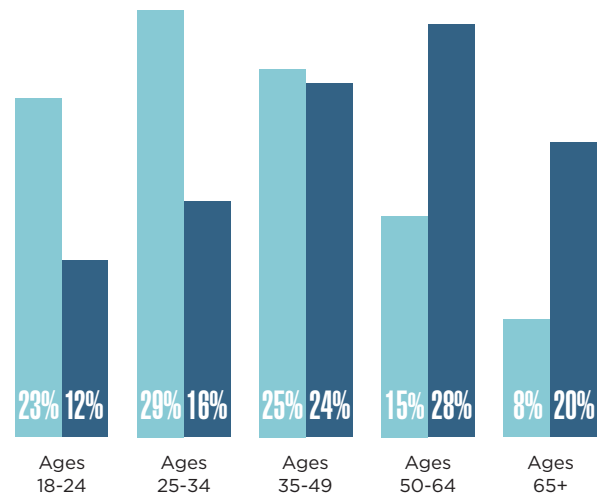

CHARACTERISTICS OF LGBT PEOPLE ► TULSA METRO AREA

● Male
● Female

● Raising
● Not Raising

RACE/ETHNICITY

● All other races 41%
● White 59%

AGE DISTRIBUTION

● LGBT (average age 37.0)
● Non-LGBT (average age 48.2)