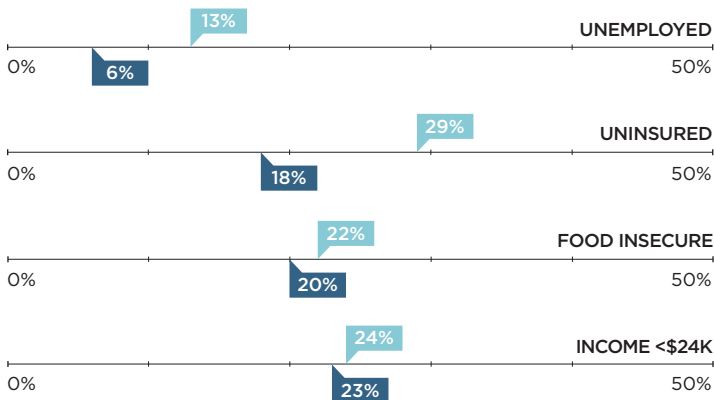

CHARACTERISTICS OF LGBT PEOPLE ► TULSA METRO AREA

● Male
● Female

● Raising
● Not Raising

RACE/ETHNICITY

● All other races 41%
● White 59%

AGE DISTRIBUTION

● LGBT (average age 37.0)
● Non-LGBT (average age 48.2)

SOCIOECONOMIC INDICATORS ► TULSA METRO AREA

● LGBT
● Non-LGBT

EDUCATION

● LGBT
● Non-LGBT

Analysis of data from Gallup Daily Tracking Survey. See bit.ly/MSAMethodology for methodology.