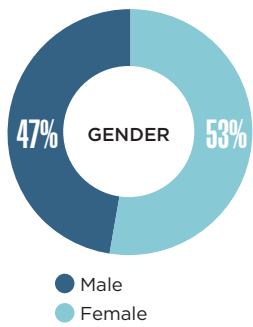

NORTH CAROLINA | Raleigh

Raleigh-Cary

3.3%

LGBT Percentage of Population

Male 47% Female 53%

Gender Ratio

19%

Percentage with Children

CHARACTERISTICS OF LGBT PEOPLE ► RALEIGH METRO AREA

RACE/ETHNICITY

AGE DISTRIBUTION

SOCIOECONOMIC INDICATORS ► RALEIGH METRO AREA

EDUCATION

Analysis of data from Gallup Daily Tracking Survey. See bit.ly/MSAMethodology for methodology.