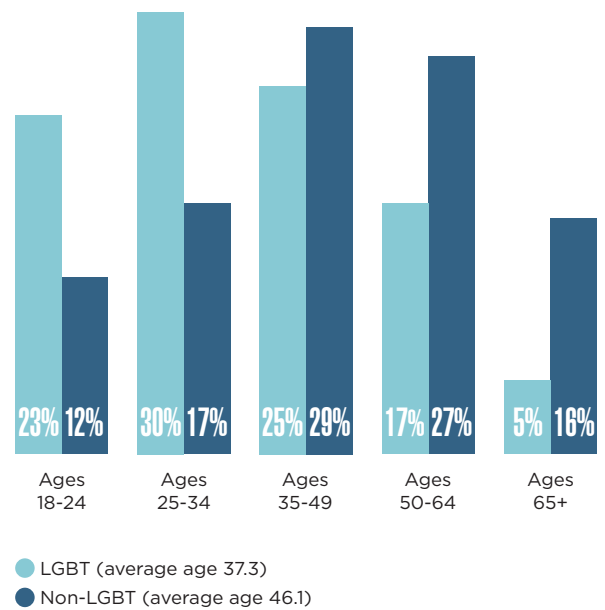

NORTH CAROLINA | Raleigh

Raleigh-Cary

3.3%

LGBT Percentage of Population

Male 47% Female 53%

Gender Ratio

19%

Percentage with Children

CHARACTERISTICS OF LGBT PEOPLE ► RALEIGH METRO AREA

RACE/ETHNICITY

AGE DISTRIBUTION

SOCIOECONOMIC INDICATORS ► RALEIGH METRO AREA

EDUCATION

Analysis of data from Gallup Daily Tracking Survey. See bit.ly/MSAMethodology for methodology.