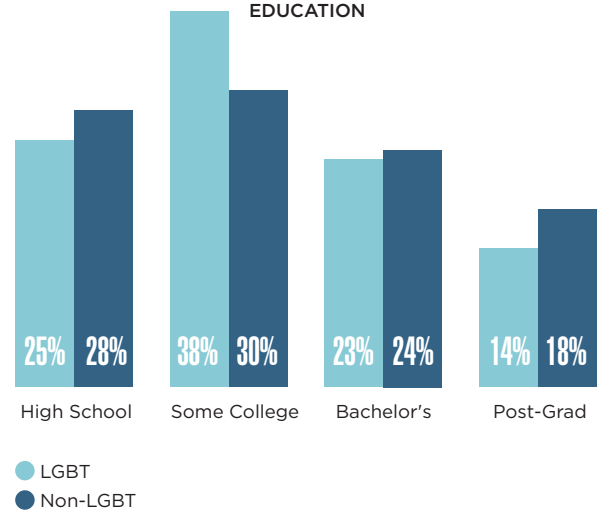

NORTH CAROLINA | Raleigh

Raleigh-Cary

3.3%

LGBT Percentage of Population

Male 47% Female 53%

Gender Ratio

19%

Percentage with Children

CHARACTERISTICS OF LGBT PEOPLE ► RALEIGH METRO AREA

RACE/ETHNICITY

AGE DISTRIBUTION

SOCIOECONOMIC INDICATORS ► RALEIGH METRO AREA

EDUCATION

Analysis of data from Gallup Daily Tracking Survey. See bit.ly/MSAMethodology for methodology.