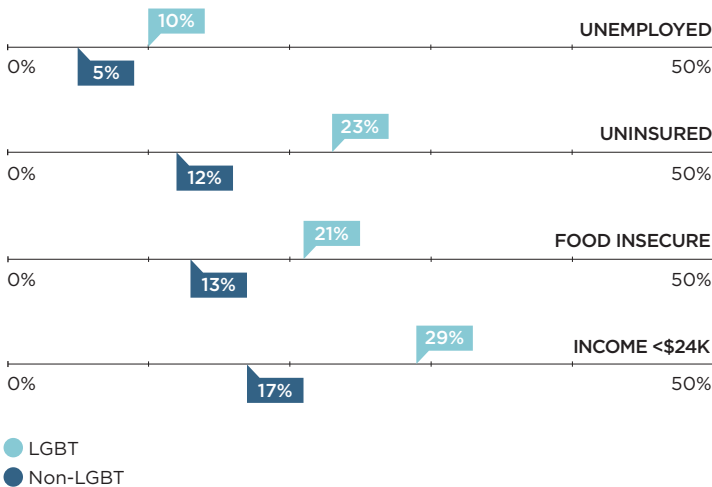

CHARACTERISTICS OF LGBT PEOPLE ► RALEIGH METRO AREA

RACE/ETHNICITY

AGE DISTRIBUTION

SOCIOECONOMIC INDICATORS ► RALEIGH METRO AREA

EDUCATION

Analysis of data from Gallup Daily Tracking Survey. See bit.ly/MSAMethodology for methodology.