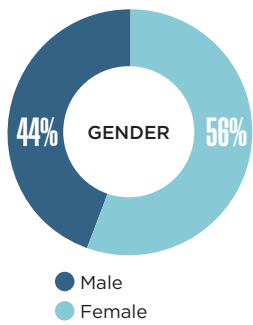

# MISSOURI | St. Louis

St. Louis, MO-IL

3.7%

LGBT Percentage of Population

Male 44% Female 56%

Gender Ratio

22%

Percentage with Children

## CHARACTERISTICS OF LGBT PEOPLE ▶ ST. LOUIS METRO AREA