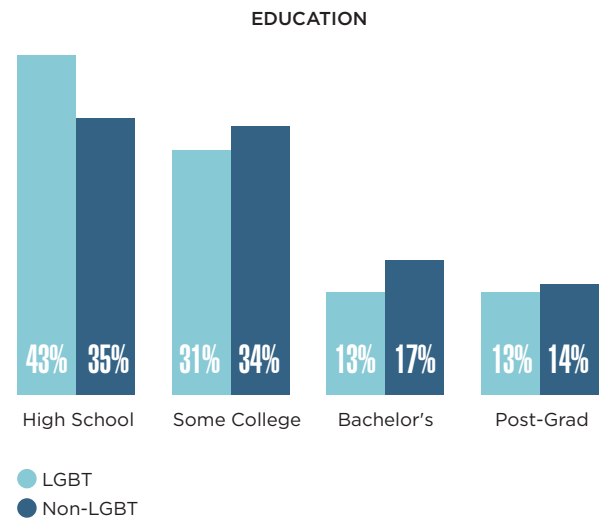

SOCIOECONOMIC INDICATORS ▶ ST. LOUIS METRO AREA

Analysis of data from Gallup Daily Tracking Survey. See bit.ly/MSAMethodology for methodology.