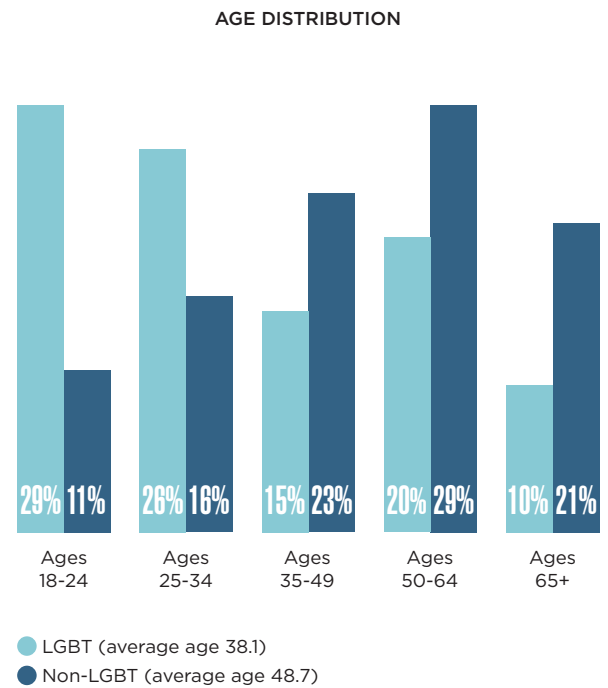

# MISSOURI | St. Louis

St. Louis, MO-IL

3.7%

LGBT Percentage of Population

Male 44% Female 56%

Gender Ratio

22%

Percentage with Children

## CHARACTERISTICS OF LGBT PEOPLE ▶ ST. LOUIS METRO AREA