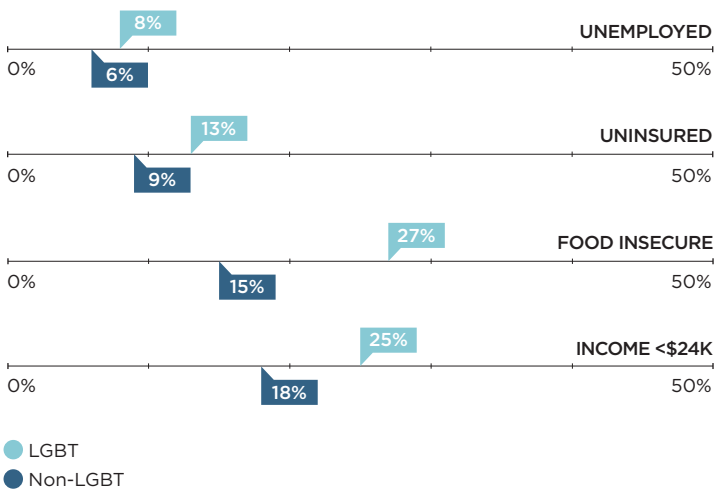

SOCIOECONOMIC INDICATORS ▶ ST. LOUIS METRO AREA

Analysis of data from Gallup Daily Tracking Survey. See bit.ly/MSAMethodology for methodology.