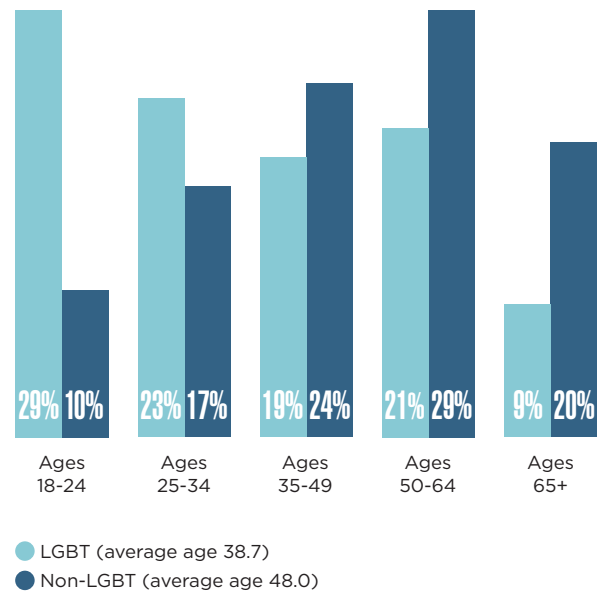

LOUISIANA | New Orleans

New Orleans-Metairie-Kenner

4.7%

LGBT Percentage of Population

Male 44% Female 56%

Gender Ratio

26%

Percentage with Children

CHARACTERISTICS OF LGBT PEOPLE ► NEW ORLEANS METRO AREA

RACE/ETHNICITY

AGE DISTRIBUTION

SOCIOECONOMIC INDICATORS ► NEW ORLEANS METRO AREA

EDUCATION

Analysis of data from Gallup Daily Tracking Survey. See bit.ly/MSAMethodology for methodology.