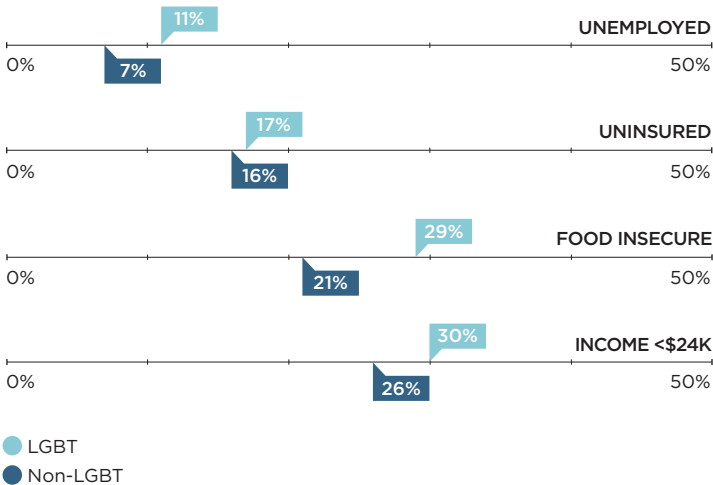

LOUISIANA | New Orleans

New Orleans-Metairie-Kenner

4.7%

LGBT Percentage of Population

Male 44% Female 56%

Gender Ratio

26%

Percentage with Children

CHARACTERISTICS OF LGBT PEOPLE ► NEW ORLEANS METRO AREA

RACE/ETHNICITY

AGE DISTRIBUTION

SOCIOECONOMIC INDICATORS ► NEW ORLEANS METRO AREA

EDUCATION

Analysis of data from Gallup Daily Tracking Survey. See bit.ly/MSAMethodology for methodology.