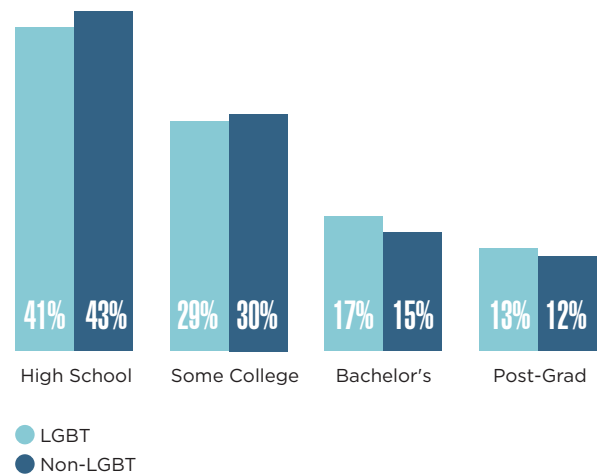

LOUISIANA | New Orleans

New Orleans-Metairie-Kenner

4.7%

LGBT Percentage of Population

Male 44% Female 56%

Gender Ratio

26%

Percentage with Children

CHARACTERISTICS OF LGBT PEOPLE ► NEW ORLEANS METRO AREA

RACE/ETHNICITY

AGE DISTRIBUTION

SOCIOECONOMIC INDICATORS ► NEW ORLEANS METRO AREA

EDUCATION

Analysis of data from Gallup Daily Tracking Survey. See bit.ly/MSAMethodology for methodology.