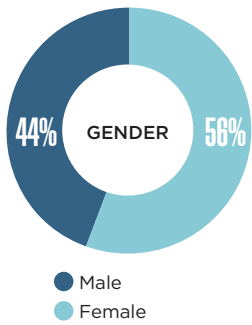

LOUISIANA | New Orleans

New Orleans-Metairie-Kenner

4.7%

LGBT Percentage of Population

Male 44% Female 56%

Gender Ratio

26%

Percentage with Children

CHARACTERISTICS OF LGBT PEOPLE ► NEW ORLEANS METRO AREA

RACE/ETHNICITY

AGE DISTRIBUTION

SOCIOECONOMIC INDICATORS ► NEW ORLEANS METRO AREA

EDUCATION

Analysis of data from Gallup Daily Tracking Survey. See bit.ly/MSAMethodology for methodology.