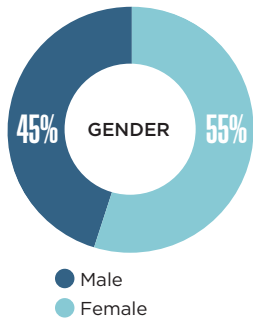

TEXAS | Austin

Austin-Round Rock

5.9%

LGBT Percentage of Population

Male 45% Female 55%

Gender Ratio

24%

Percentage with Children

CHARACTERISTICS OF LGBT PEOPLE ▶ AUSTIN METRO AREA

RACE/ETHNICITY

AGE DISTRIBUTION

SOCIOECONOMIC INDICATORS ▶ AUSTIN METRO AREA

EDUCATION

Analysis of data from Gallup Daily Tracking Survey. See bit.ly/MSAMethodology for methodology.