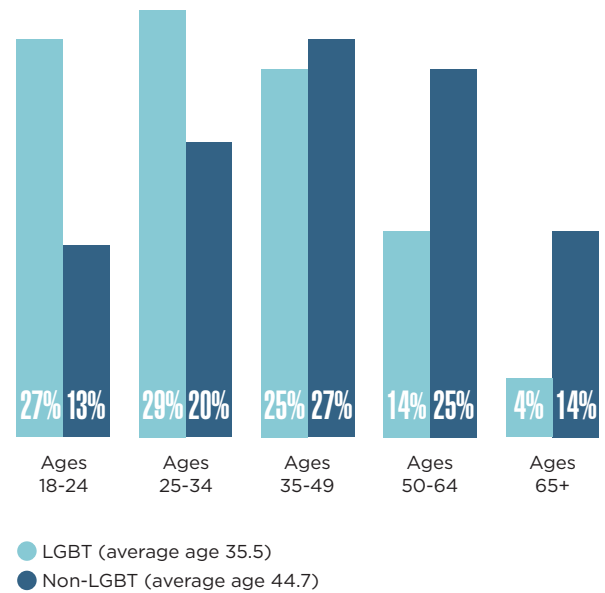

TEXAS | Austin

Austin-Round Rock

5.9%

LGBT Percentage of Population

Male 45% Female 55%

Gender Ratio

24%

Percentage with Children

CHARACTERISTICS OF LGBT PEOPLE ▶ AUSTIN METRO AREA

RACE/ETHNICITY

AGE DISTRIBUTION

SOCIOECONOMIC INDICATORS ▶ AUSTIN METRO AREA

EDUCATION

Analysis of data from Gallup Daily Tracking Survey. See bit.ly/MSAMethodology for methodology.