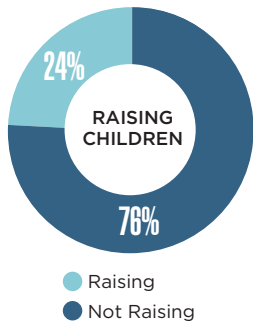

TEXAS | Austin

Austin-Round Rock

5.9%

LGBT Percentage of Population

Male 45% Female 55%

Gender Ratio

24%

Percentage with Children

CHARACTERISTICS OF LGBT PEOPLE ▶ AUSTIN METRO AREA