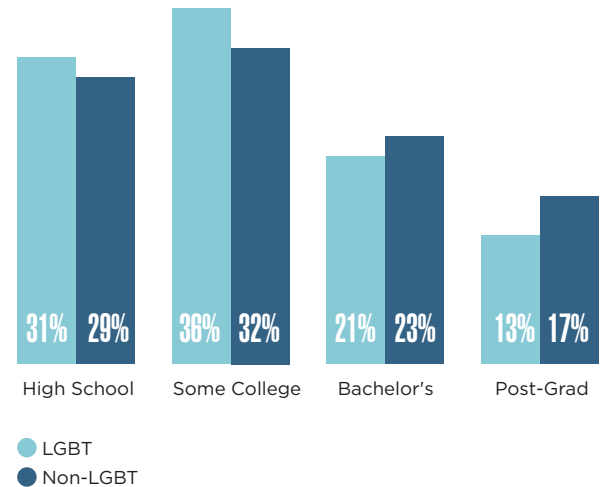

TEXAS | Austin

Austin-Round Rock

5.9%

LGBT Percentage of Population

Male 45% Female 55%

Gender Ratio

24%

Percentage with Children

CHARACTERISTICS OF LGBT PEOPLE ▶ AUSTIN METRO AREA

RACE/ETHNICITY

AGE DISTRIBUTION

SOCIOECONOMIC INDICATORS ▶ AUSTIN METRO AREA

EDUCATION

Analysis of data from Gallup Daily Tracking Survey. See bit.ly/MSAMethodology for methodology.