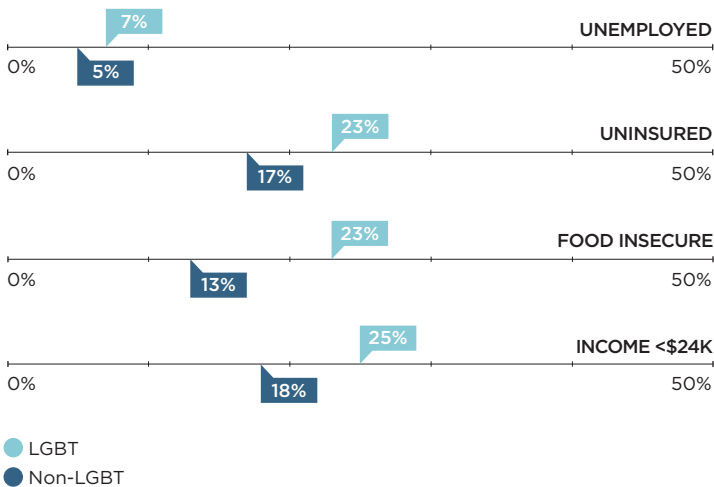

TEXAS | Austin

Austin-Round Rock

5.9%

LGBT Percentage of Population

Male 45% Female 55%

Gender Ratio

24%

Percentage with Children

CHARACTERISTICS OF LGBT PEOPLE ▶ AUSTIN METRO AREA

RACE/ETHNICITY

AGE DISTRIBUTION

SOCIOECONOMIC INDICATORS ▶ AUSTIN METRO AREA

EDUCATION

Analysis of data from Gallup Daily Tracking Survey. See bit.ly/MSAMethodology for methodology.