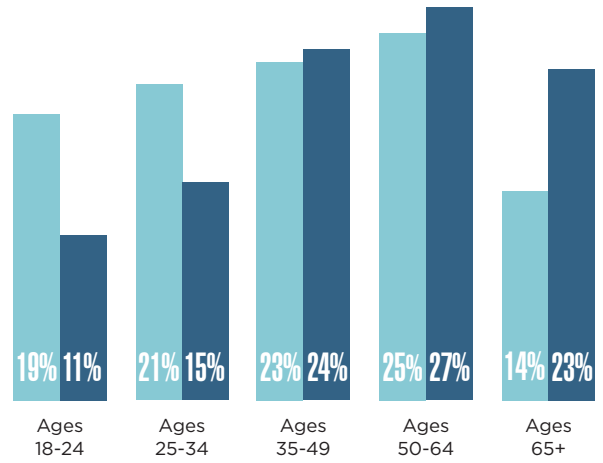

## CHARACTERISTICS OF LGBT PEOPLE ► MIAMI METRO AREA

### RACE/ETHNICITY

- All other races 2%
- More than 1 race 4%
- Black 15%
- White 37%
- Latino/a 43%

### AGE DISTRIBUTION

- LGBT (average age 42.8)
- Non-LGBT (average age 49.1)