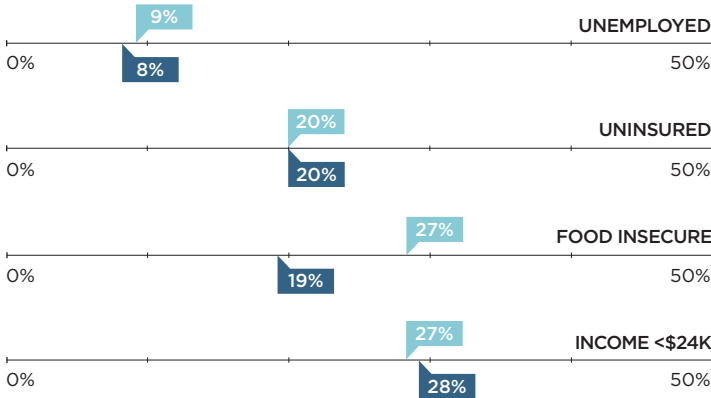

SOCIOECONOMIC INDICATORS ► MIAMI METRO AREA

- LGBT
- Non-LGBT