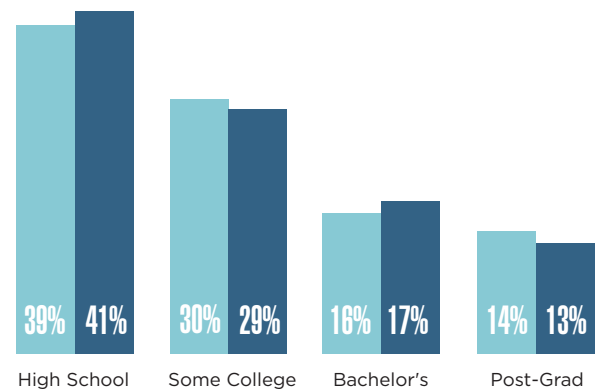

EDUCATION

- LGBT
- Non-LGBT

Analysis of data from Gallup Daily Tracking Survey. See bit.ly/MSAMethodology for methodology.