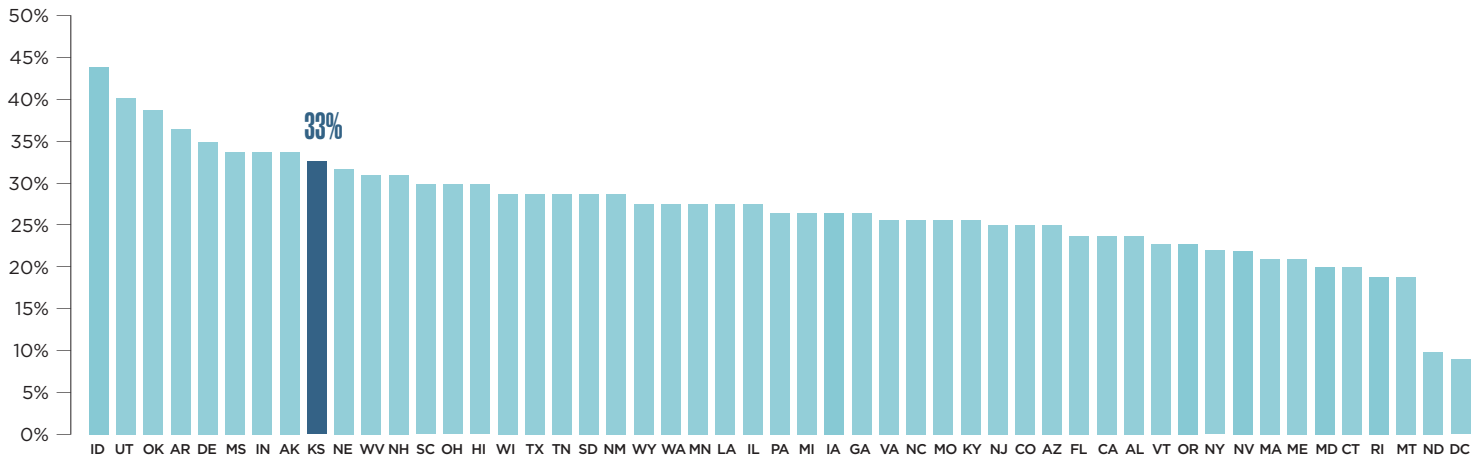

KANSAS

LGBT SNAPSHOT

3.3%

LGBT Percentage of Population

Male 44% Female 56%

Gender Ratio

33%

Percentage with Children

LGBT PEOPLE RANKINGS ► KANSAS

RANK	STATE	LGBT PERCENTAGE	PERCENTAGE WHO ARE FOOD INSECURE
1	District of Columbia	9.8%	19%
2	Oregon	5.6%	29%
3	Nevada	5.5%	34%
4	Massachusetts	5.4%	20%
5	California	5.3%	20%
6	Washington	5.2%	25%
7	Vermont	5.2%	27%
8	New York	5.1%	21%
9	Maine	4.9%	18%
10	New Hampshire	4.7%	29%
11	Hawaii	4.6%	37%
12	Florida	4.6%	27%
13	Colorado	4.6%	24%
14	Rhode Island	4.5%	24%
15	New Mexico	4.5%	24%
16	Indiana	4.5%	27%
17	Georgia	4.5%	26%
18	Delaware	4.5%	39%
19	Arizona	4.5%	31%
.....			
45	Kansas	3.3%	33%

LGBT PERCENTAGE WITH CHILDREN ► KANSAS

Analysis of data from Gallup Daily Tracking Survey. See bit.ly/Aboutdata for methodology.