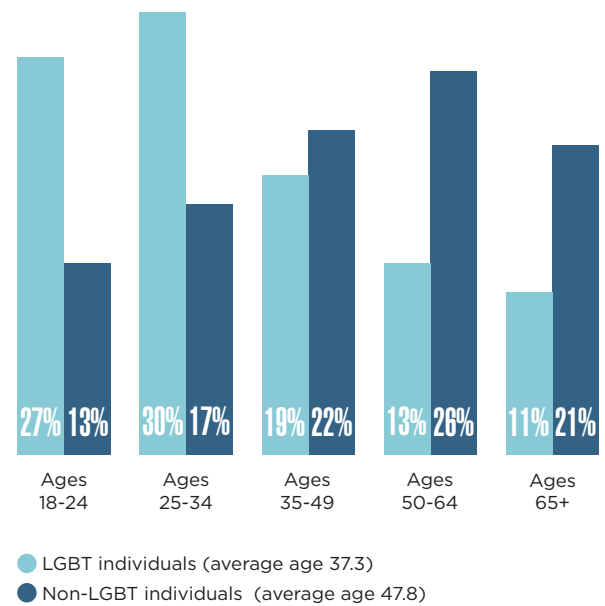

KANSAS

LGBT SNAPSHOT

3.3%

LGBT Percentage of Population

Male
44%

Female
56%

Gender Ratio

33%

Percentage with Children

CHARACTERISTICS OF LGBT PEOPLE ► KANSAS

RACE/ETHNICITY

AGE DISTRIBUTION

SOCIOECONOMIC INDICATORS ► KANSAS

EDUCATION

KANSAS

LGBT SNAPSHOT