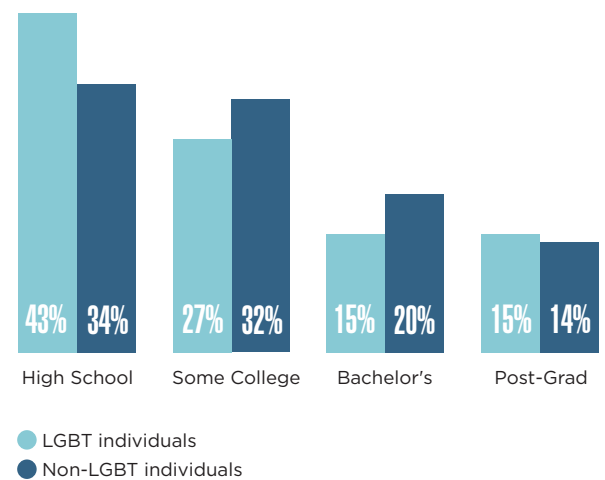

KANSAS

LGBT SNAPSHOT

3.3%

LGBT Percentage of Population

Male
44%

Female
56%

Gender Ratio

33%

Percentage with Children

CHARACTERISTICS OF LGBT PEOPLE ► KANSAS

RACE/ETHNICITY

AGE DISTRIBUTION

SOCIOECONOMIC INDICATORS ► KANSAS

EDUCATION

KANSAS

LGBT SNAPSHOT