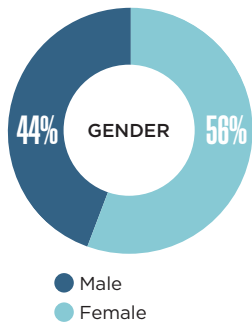

KANSAS

LGBT SNAPSHOT

3.3%

LGBT Percentage of Population

Male
44%

Female
56%

Gender Ratio

33%

Percentage with Children

CHARACTERISTICS OF LGBT PEOPLE ► KANSAS

RACE/ETHNICITY

AGE DISTRIBUTION

SOCIOECONOMIC INDICATORS ► KANSAS

EDUCATION

KANSAS

LGBT SNAPSHOT